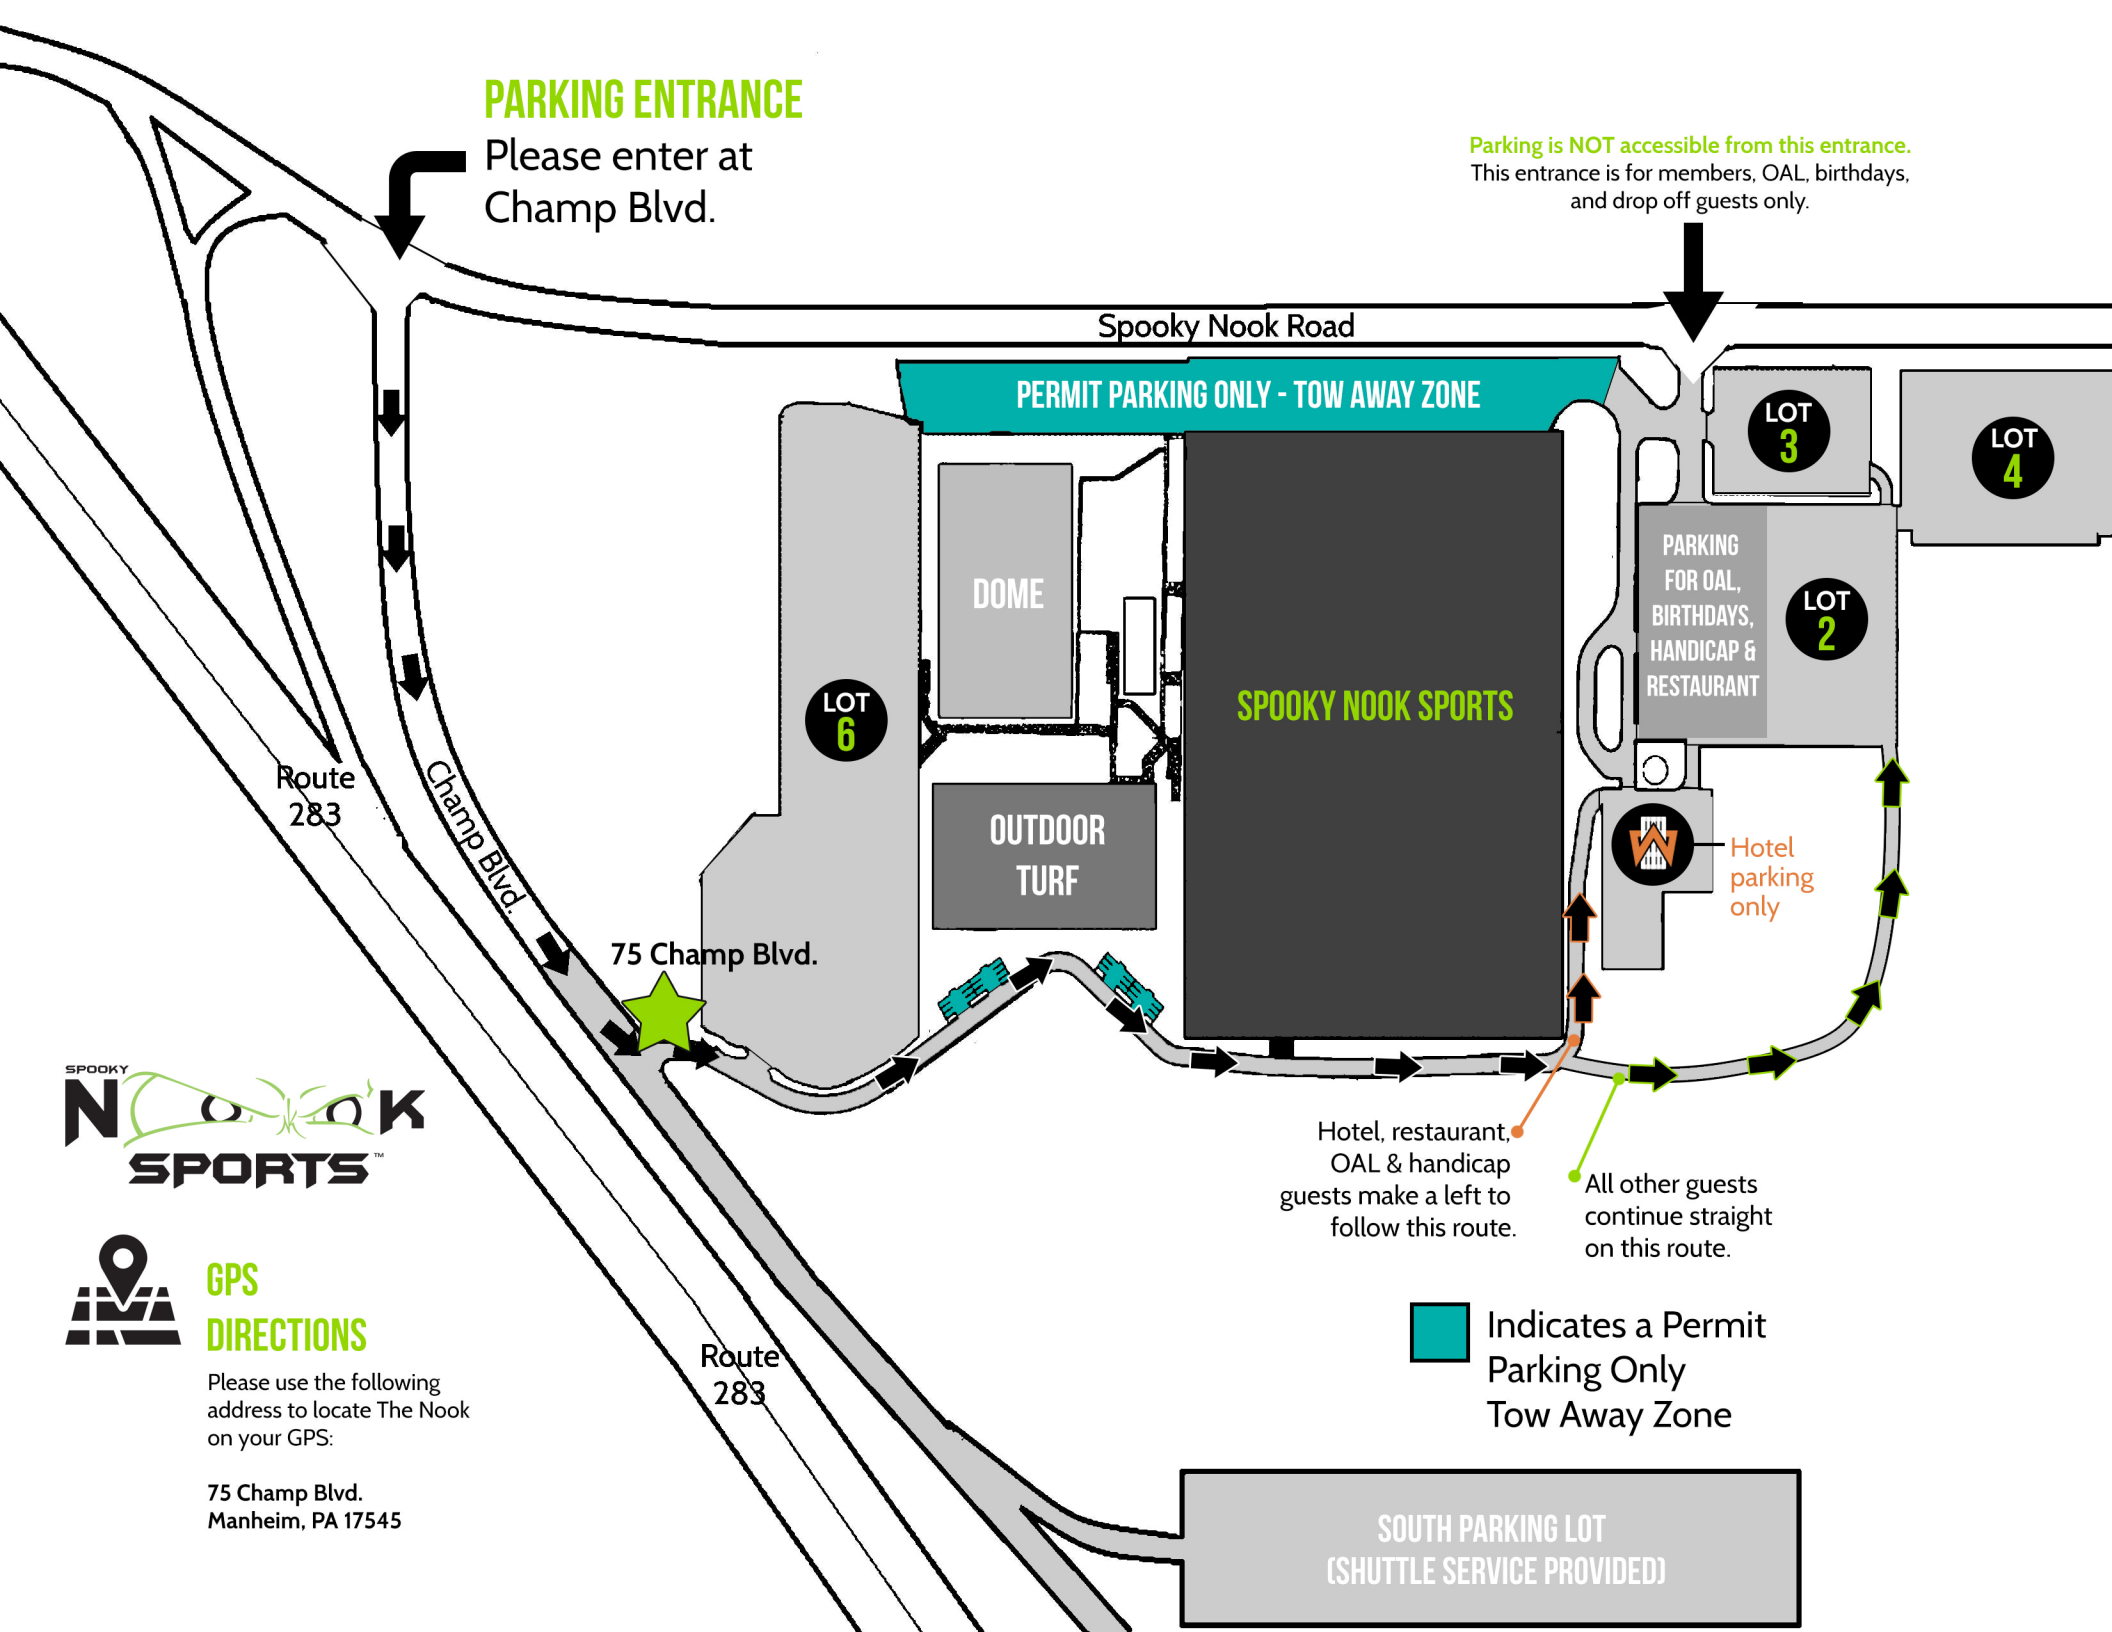

PARKING ENTRANCE

Please enter at
Champ Blvd.

Parking is **NOT** accessible from this entrance.
This entrance is for members, OAL, birthdays,
and drop off guests only.

GPS DIRECTIONS

Please use the following
address to locate The Nook
on your GPS:

75 Champ Blvd.
Manheim, PA 17545

Spooky Nook Road

PERMIT PARKING ONLY - TOW AWAY ZONE

DOME

SPOOKY NOOK SPORTS

OUTDOOR
TURF

PARKING
FOR OAL,
BIRTHDAYS,
HANDICAP &
RESTAURANT

LOT
3

LOT
4

LOT
2

Hotel
parking
only

Route
283

Champ Blvd.

75 Champ Blvd.

Route
283

Hotel, restaurant,
OAL & handicap
guests make a left to
follow this route.

All other guests
continue straight
on this route.

Indicates a Permit
Parking Only
Tow Away Zone

SOUTH PARKING LOT
(SHUTTLE SERVICE PROVIDED)